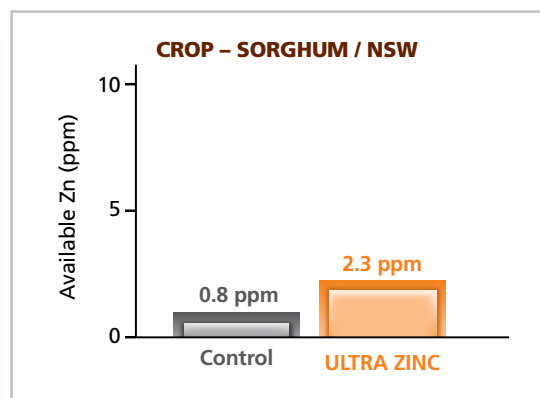

FIELD TRIAL RESULTS:

Ultimate Products (Aust) Pty Ltd
A.B.N. 57 085 640 080
13 Olive Grove, Keysborough VIC 3173
P: 03 9798 3544 F: 03 9798 3655
www.ultimateagri.com.au

PACK SIZES AVAILABLE (LITRES): 10, 110

DISTRIBUTED BY: