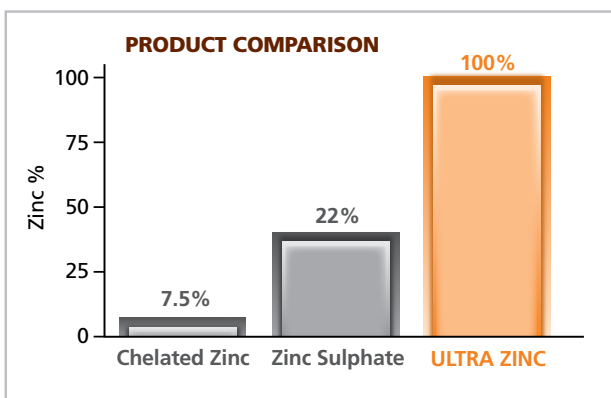

FIELD TRIAL RESULTS:

Ultimate Products (Aust) Pty Ltd
A.B.N. 57 085 640 080
13 Olive Grove, Keysborough VIC 3173
P: 03 9798 3544 F: 03 9798 3655
www.ultimateagri.com.au

PACK SIZES AVAILABLE (LITRES): 10, 110

DISTRIBUTED BY: